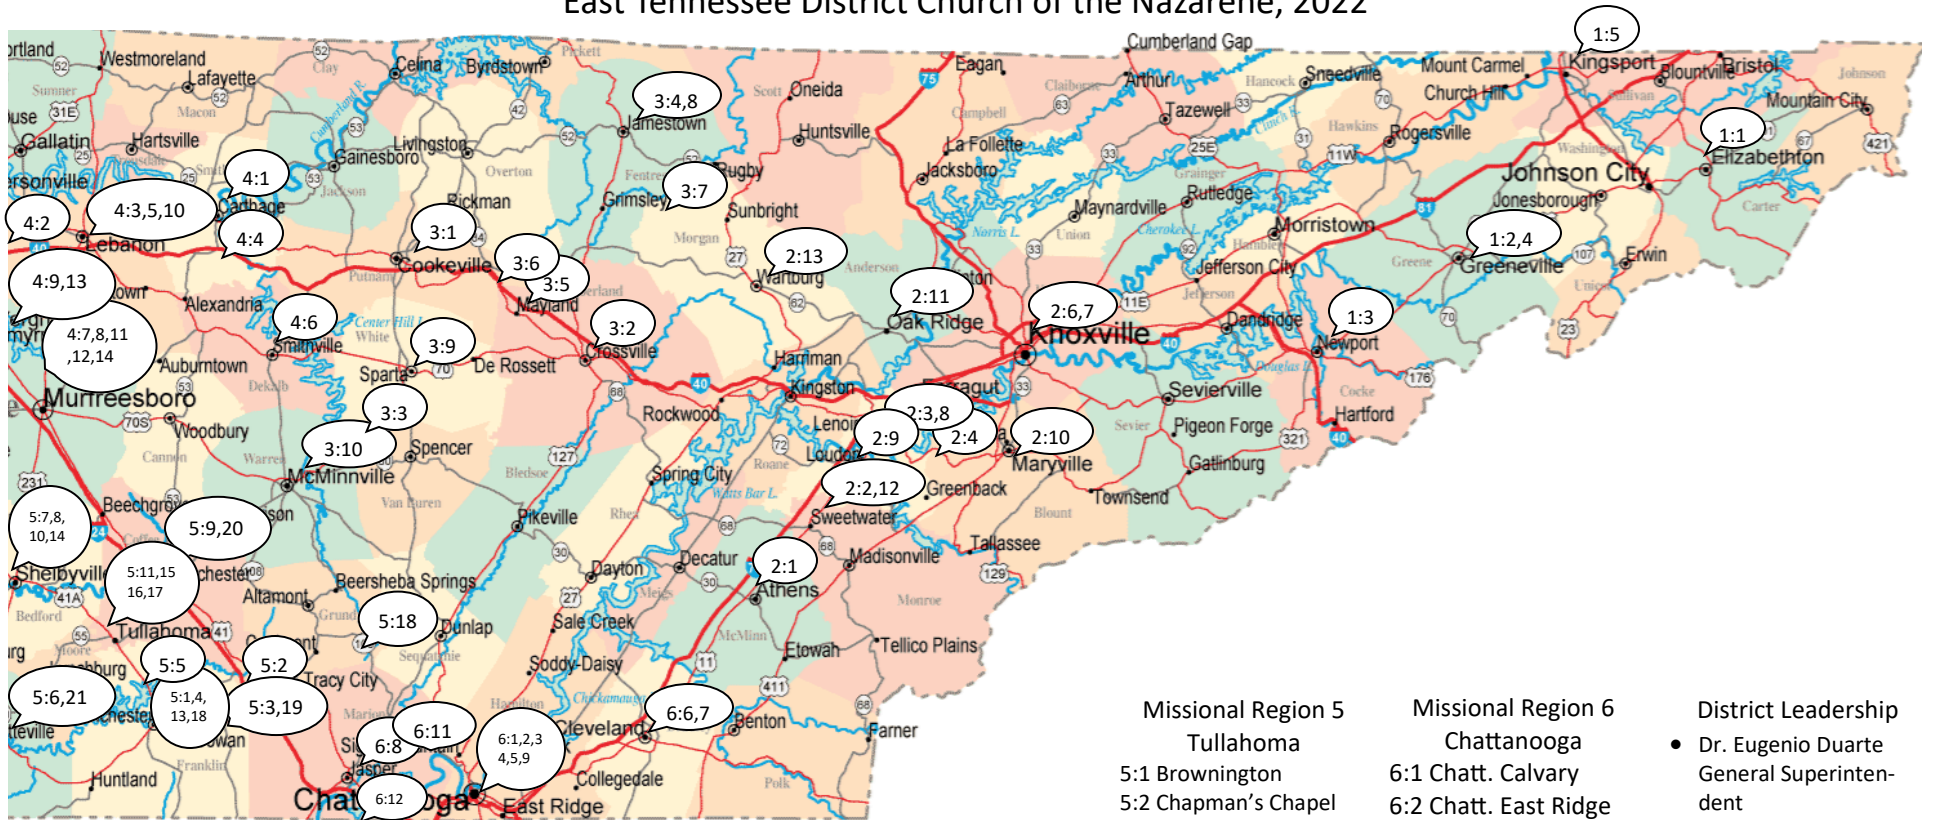

# East Tennessee District Church of the Nazarene, 2022

**Missional Region 1**  
 Kingsport-Johnson City  
 1:1 Elizabethton  
 1:2 Greeneville  
 1:3 Newport  
 1:4 Philadelphia  
 1:5 Southview Com.

**Missional Region 2**  
 Knoxville  
 2:1 Athens  
 2:2 Beulah Chapel  
 2:3 Crossroads  
 2:4 Foothills Camp  
 2:6 Knoxville First  
 2:7 Knoxville South  
 2:8 Lenoir City  
 2:9 Loudon  
 2:10 Maryville  
 2:11 New Life  
 2:12 Sweetwater  
 2:13 Wartburg

**Missional Region 3**  
 Crossville-Cookeville  
 3:10 The Arbor  
 3:1 Cookeville  
 3:2 Crossville  
 3:3 Doyle  
 3:4 Jamestown First  
 3:5 Mayland  
 3:6 Monterey  
 3:7 Pleasant Green  
 3:8 Pleasant View  
 3:9 Sparta

**Missional Region 5**  
 Tullahoma  
 5:1 Brownington  
 5:2 Chapman's Chapel  
 5:3 Cowan  
 5:4 Dechard  
 5:5 Estill Springs  
 5:6 Fayetteville  
 5:7 Hilltop  
 5:8 Himesville  
 5:19 Iglesia del Rey  
 5:20 Jesuscristo el Sem-  
 brador  
 5:9 Manchester  
 5:10 Mt. Hermon  
 5:11 Mt. Vernon  
 5:12 Palmer  
 5:21 Roca de Salvacion  
 5:13 Shady Grove  
 5:14 Shelbyville  
 5:15 Tullahoma First  
 5:16 Tullahoma East Com  
 5:17 Tullahoma West  
 5:18 Warren Chapel

**Missional Region 6**  
 Chattanooga  
 6:1 Chatt. Calvary  
 6:2 Chatt. East Ridge  
 6:3 Chatt. First  
 6:4 Chatt. Grace  
 6:5 Chatt. Lookout Val  
 6:6 Cleveland First  
 6:7 Clev. New Hope  
 6:8 Jasper  
 6:9 Ooltewah Cross Ch  
 6:11 Signal Mountain  
 6:12 Family Worship  
 Center/South  
 Pittsburg